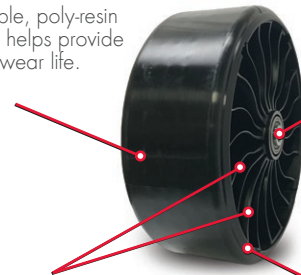

Michelin's proprietary Comp 10 Cable™ forms a semi-rigid "shear beam" and allows the load to hang from the top.

Zero-degree belts and CompositCoil™ proprietary design provide great lateral stiffness, while resisting damage and absorbing impacts.

Heavy gauge steel hub with 5-bolt pattern.

High strength, poly-resin spokes carry the load and absorb impacts, help dampen the ride, and provide a unique energy transfer that reduces pneumatic bounce.

SMOOTH-TREAD CASTER TIRE

Durable, poly-resin tread helps provide long wear life.

High strength, poly-resin spokes carry the load and absorb impacts, helps dampen the ride.

Integrated metal center hub with OEM-quality sealed bearings.